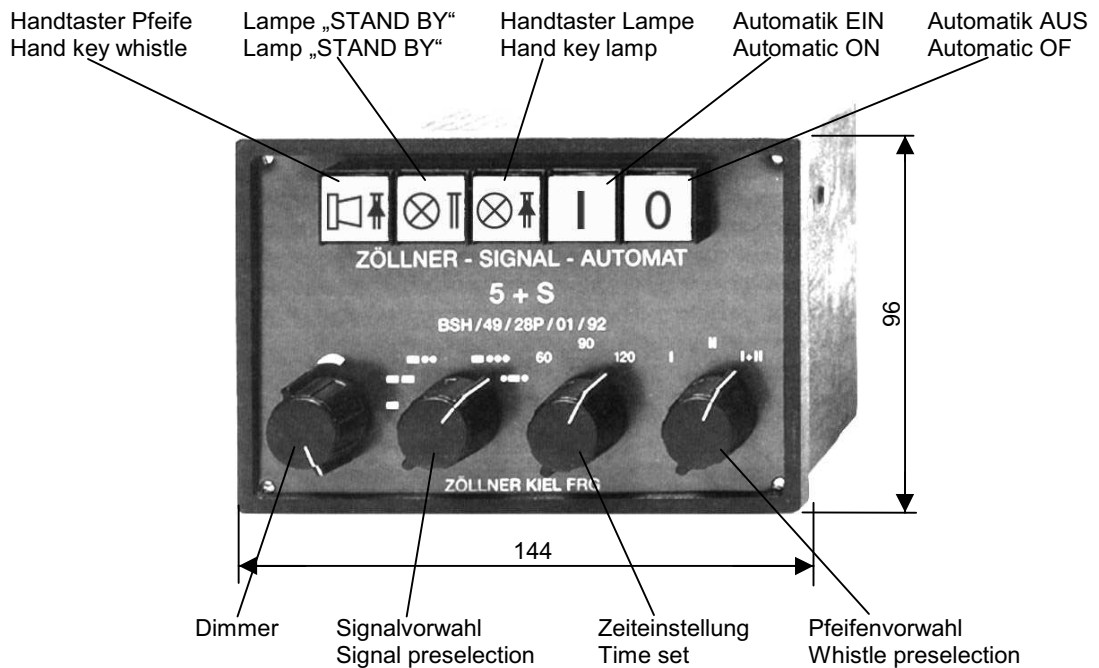

All dimensions remain unchanged.
The 6+S has a membrane keyboard
while the 5+S had keys and switches.

Einbauöffnung: 139x92 mm **Einbautiefe:** 100 mm
cutout for installation: 139x92 mm **plug in depth:** 100mm

Einbauöffnung: 139x92 mm **Einbautiefe:** 100 mm
Hole for installation: 139x92 mm **Plug in depth:** 100mm

6+S

All connections remain unchanged, but type 6+S no more has potential free contacts (lamp/horn)