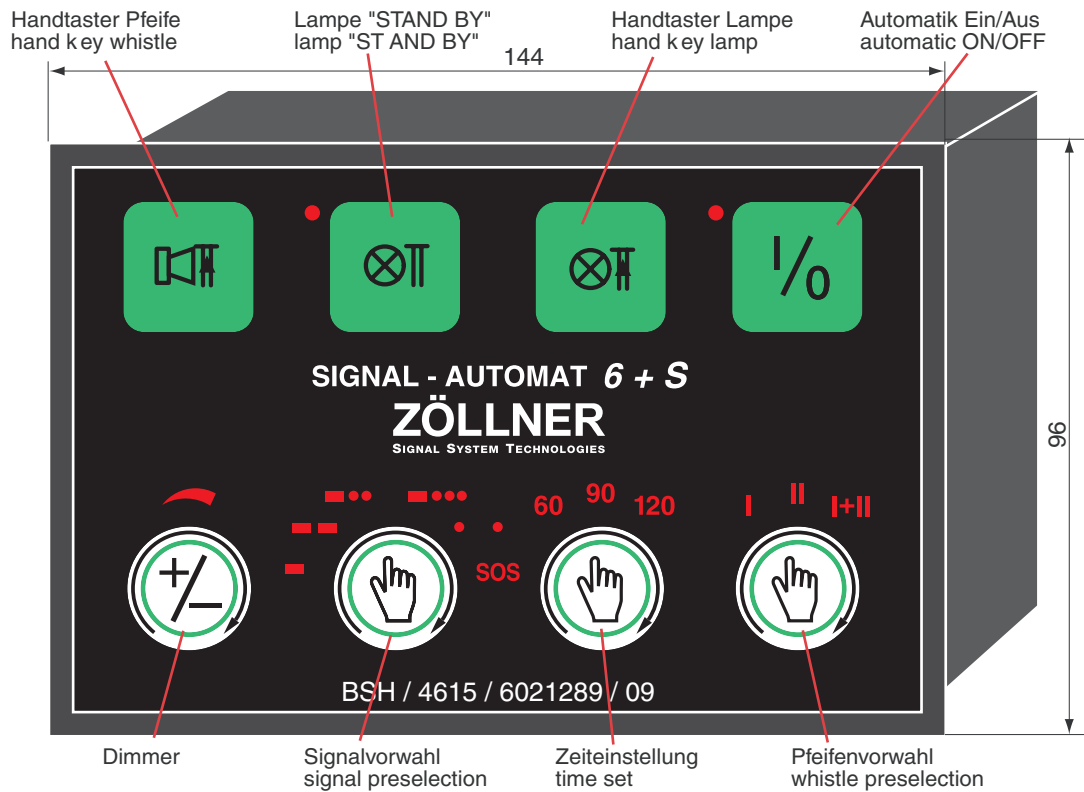

All dimensions remain unchanged.
The 6+S has a membrane keyboard
while the 5+S had keys and switches.

Einbauöffnung: 139x92 mm **Einbautiefe:** 100 mm
cutout for installation: 139x92 mm **plug in depth:** 100mm

Einbauöffnung: 139x92 mm **Einbautiefe:** 100 mm
Hole for installation: 139x92 mm **Plug in depth:** 100mm

6+S

All connections remain unchanged, but type 6+S no more has potential free contacts (lamp/horn)