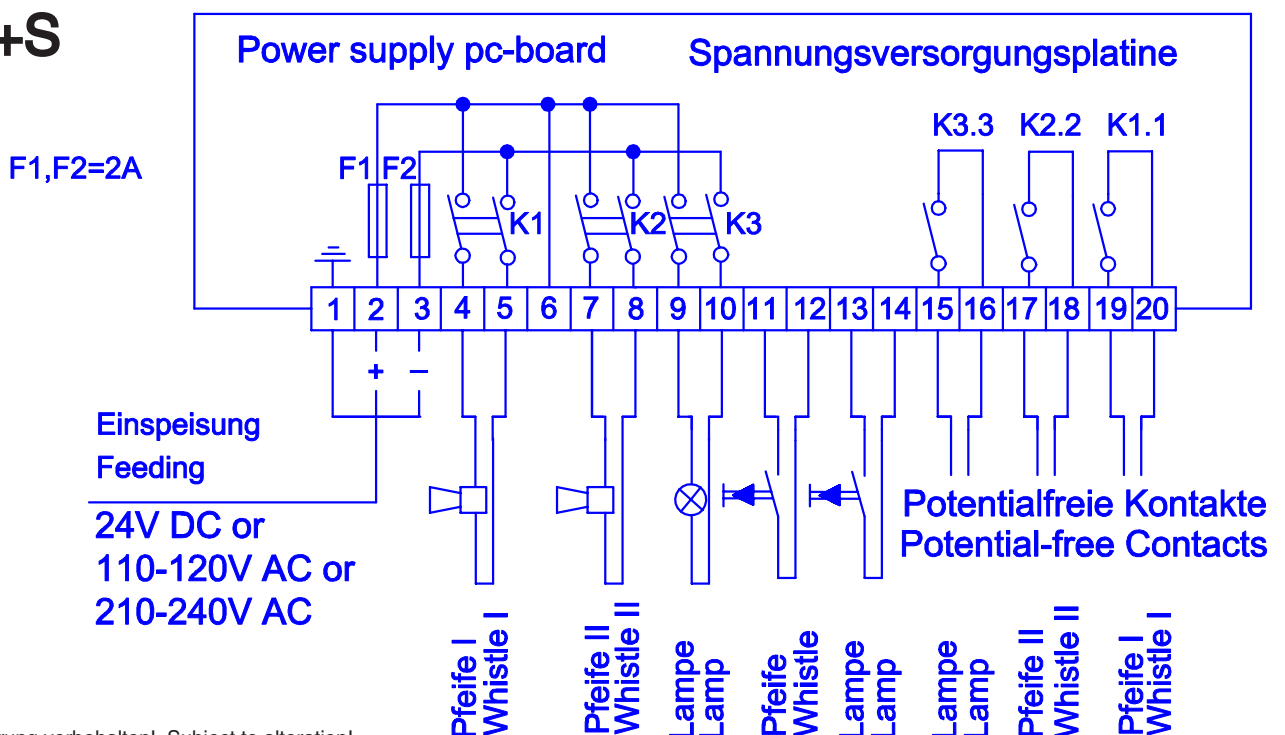

5+S

Änderung vorbehalten! Subject to alteration!