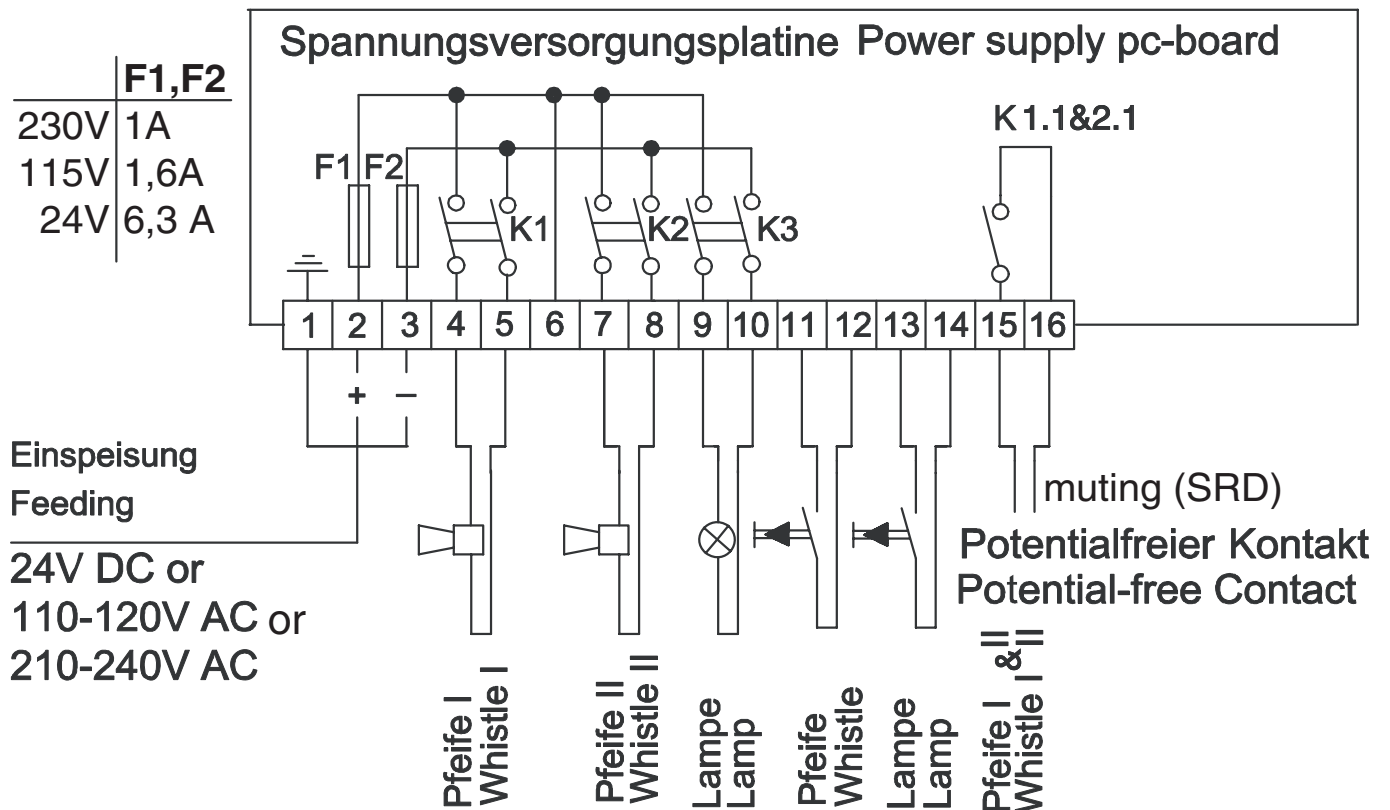

All dimensions remain unchanged.
The 6+S has a membrane keyboard
while the 5+S had keys and switches.

Einbauöffnung: 139x92 mm **Einbautiefe:** 100 mm
cutout for installation: 139x92 mm **plug in depth:** 100mm

Einbauöffnung: 139x92 mm **Einbautiefe:** 100 mm
Hole for installation: 139x92 mm **Plug in depth:** 100mm

6+S

All connections remain unchanged, but type 6+S no more has potential free contacts (lamp/horn)